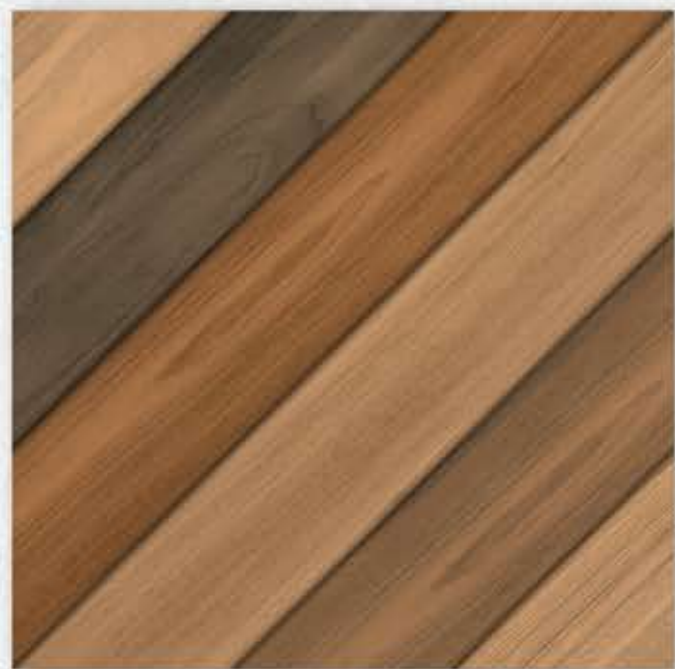

HEAVY DUTY
DIGITAL VITRIFIED
PARKING TILES

Digital Vitrified Parking Tiles
400x400 mm

400x400 mm

12 mm THICKNESS

HEAVY DUTY
DIGITAL VITRIFIED
PARKING TILES

6042

PLAIN FINISH

400x400 mm